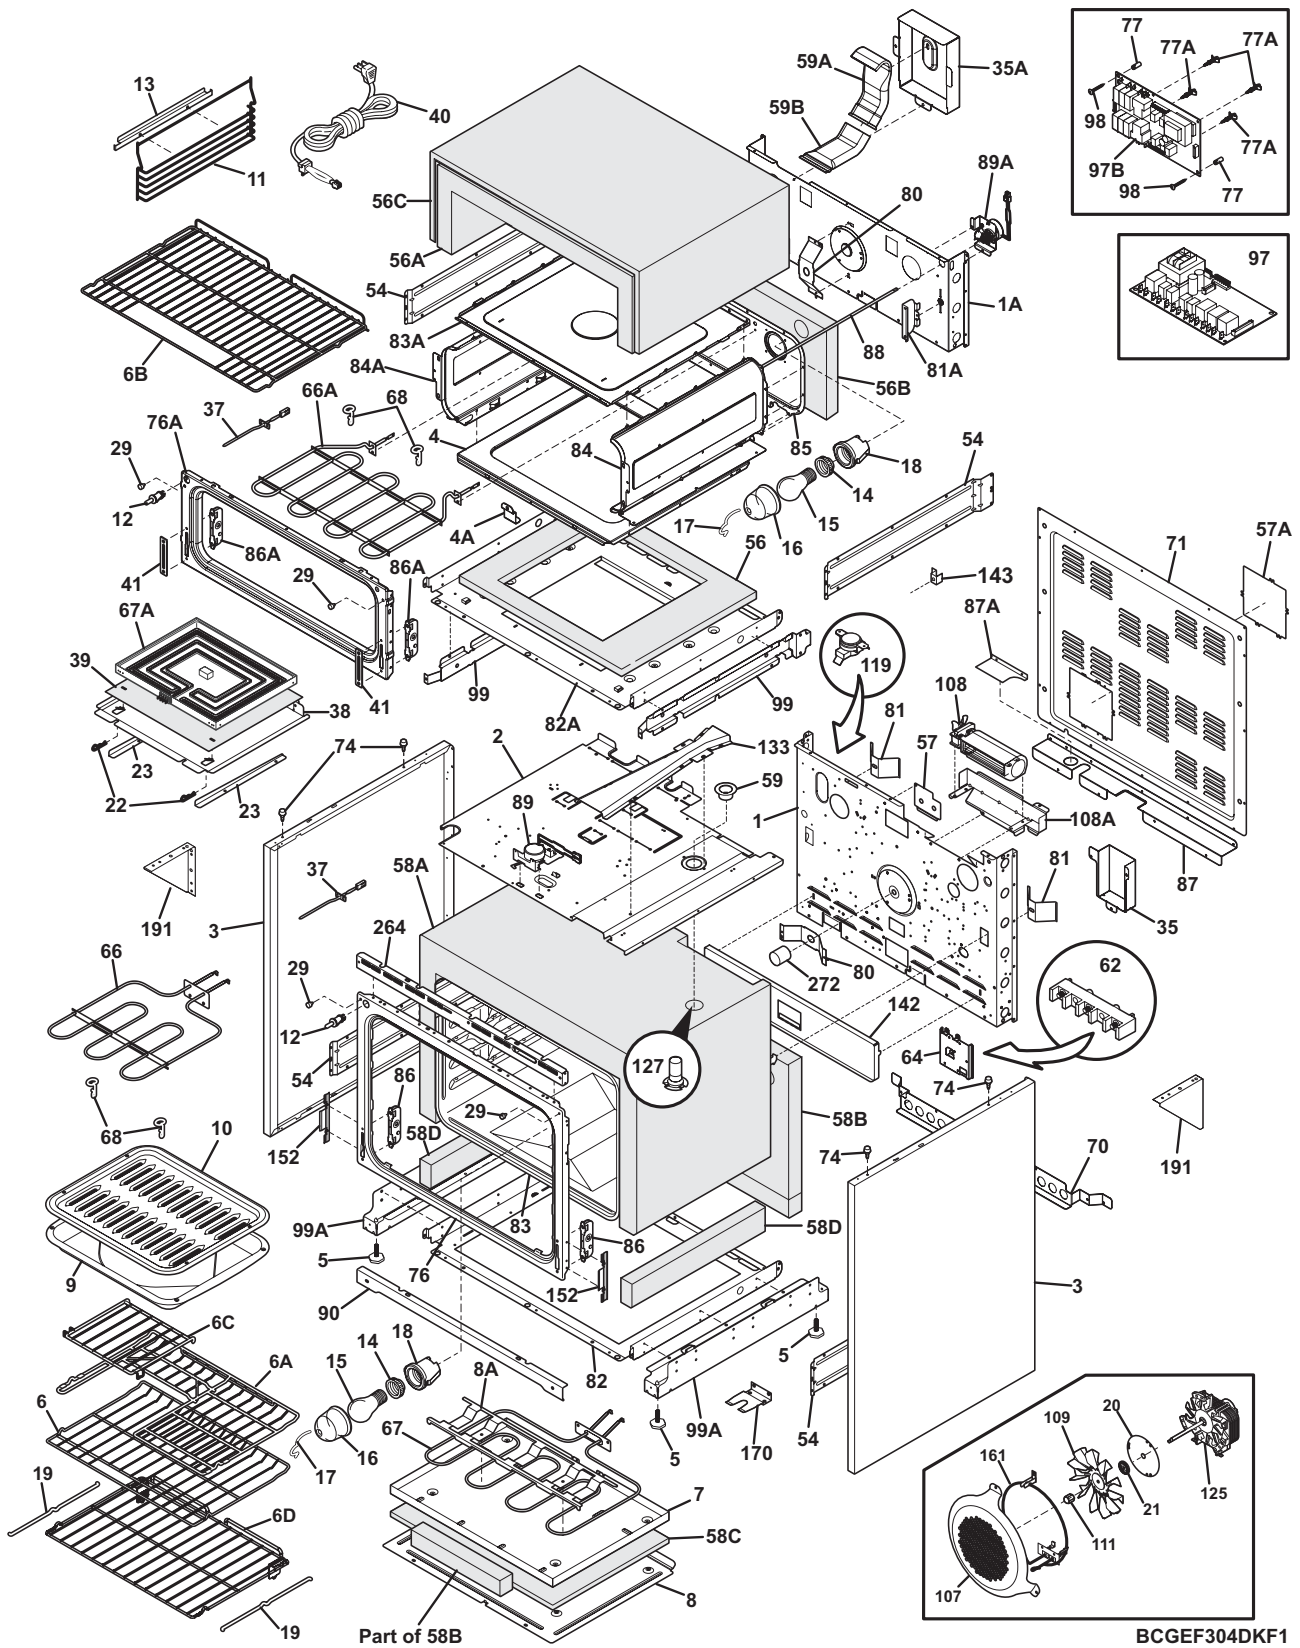

BODY

BODY

POS. NO	PART NO.	DESCRIPTION
1	318259220	Back, main
*	5304454881	Screw, #8-18 x 3/8
1A	318259261	Back, main, upper oven
2	318258960	Shield, insulation, upper
3	318299848	Panel, body side, black, (2)
4	318364111	Liner, oven bottom
4A	318407200	Bracket, support, lower panel
5	318175503	Screw, leveling
5	318175508	Screw, leveling, w/tee nut
6	318922304	Rack, oven
6A	318926802	Rack, half, oven
6B	318601905	Rack, oven
6C	318929702	Insert, half rack
6D	318921601	Rack, oven, auto
7	318297303	Box, bake element
8	318359500	Panel, service
8A	318313601	Bracket, bake element
*	5303323130	Screw, 8 x 1/4, (6)
9	316081900	Pan, broiler, OPTIONAL ACCESSORY
10	316082000	Insert, broiler pan, OPTIONAL ACCESSORY
11	318603810	Ladder, oven rack, (2)
12	316445501	Switch, oven light, door frame
* #	318370378	Wiring Harness, door switch, and latch mtr
13	318603915	Bracket, ladder mtg., (4)
13*	5304456367	Rivet, ladder bracket, (8)
14	318224000	Receptacle, oven light
15	5303013071	Bulb/Lamp, light
16	08011086	Lens, oven light, glass
17	5304400195	Retainer, light cover
18	318222400	Housing, oven light
18*	318368501	Seal, housing, flat washer
19	318927600	Support, auto rack, (2)
20	318389400	Plate, retainer
21	318389000	Seal, ring
22	318368300	Pin, locking, (2)
23	318361801	Bracket, element, (2)
29	316517600	Spacer, oven door
35	318406500	Shield, box
35A	318535000	Shield, vent tube
37 #	316217002	Probe, oven temp
38	318361610	Panel, service
39	318330501	Insulation, service panel, 12.47 x 14.77
40 #	318113112	Cord, electric
41	5303310526	Cover, hinge cutout
54	318535400	Bracket, side, (4)
56	318362152	Insulation, bottom, upper oven
56A	318362132	Insulation, wrapper, upper oven
56B	318362134	Insulation, rear, upper oven
56C	318235715	Insulation, 42.5 x 19.5, aluminum, wrapper
57	318402800	Plate, cover
57A	318407100	Panel, access
58A	318362133	Insulation, top & sides
58B	318285079	Insulation, oven back
58C	318294912	Insulation, bake element
58D	318372001	Insulation, door, 20.5 x 2.375, (2)
59	318072577	Duct, oven vent
59A	318408203	Vent Tube, oven, upper
59B#	318408401	Catalyst assy, vent tube
62	5303935061	Terminal Block Kit
62*	5303323136	Screw ground
62*	5303323139	Screw, 10-24 x 0.906
62*	5303323144	Nut, 10-32
64	318561801	Bracket, terminal block
66 #	318255801	Element, broil, 3400W
66A#	318255854	Element, broil, upper oven, 3000W